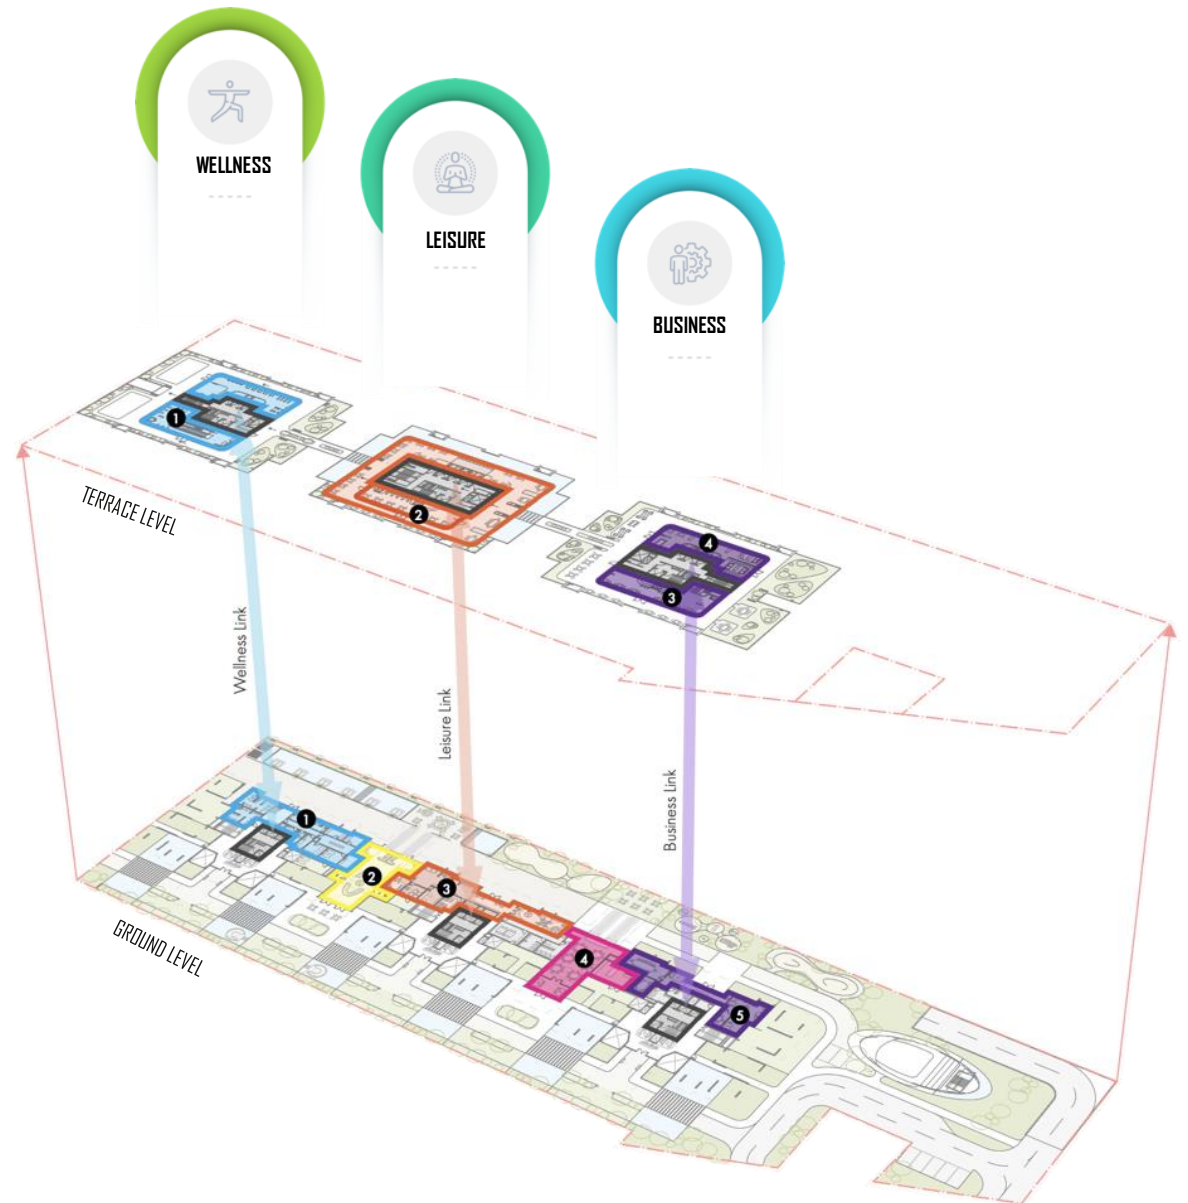

Marina Sands Bay, Singapore

The Skypark, Hong Kong

Oxley & Stirling Residences, Australia

Pinnacle@Duxton, Singapore

Now Experience The Same In

GURUGRAM

LIVE THE LARGEST
AIR CLUB EXPERIENCE

In Gurugram

THE CROWNING GLORY

That Is Set To Become
The Beacon Of Luxury,
Adorned By A Waterfall Design

A UNIQUE CONCEPT OF ZONING AND CONNECTIVITY

- The club's program is distributed across the **ground floor** and the **rooftop**
- These are **linked by elevators**.
- Amenities within each tower are **paired based on their nature**:
 - the Spa is linked with the Gym,
 - the Family Zone with the Lagoon Restaurant
 - the Business Club with both the bar and Executive Lounge.

AirBridges connecting AirClub atop majestic towers

~1,25,000 SFT
Of Club Amenities

Connected Through
A Glass **AirBridge**

Making It **The Largest Interconnected Sky
Experience**
In Gurugram

STATE-OF-THE-ART SPORTS CLUB

GROUND LEVEL

GROUND FLOOR

LOWER GROUND

LEVEL - 1

CREATING A PERFECT ECOSYSTEM

For Every Desire Of Live, Work,
Leisure And More..

WELLNESS

The Healing Zone