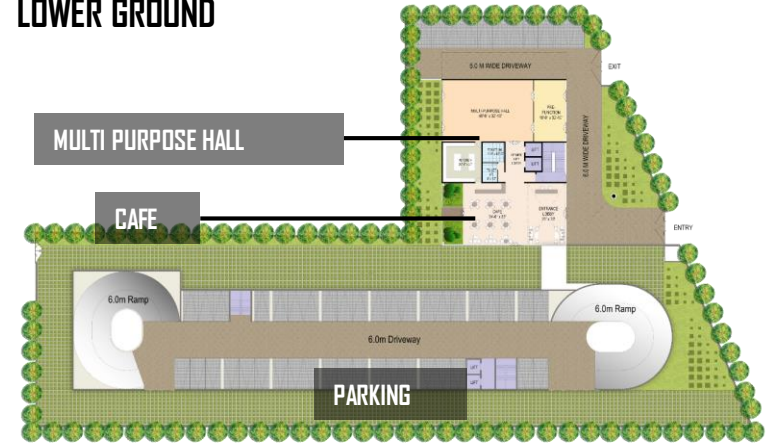

THE CROWNING GLORY

That Is Set To Become
The Beacon Of Luxury,
Adorned By A Waterfall Design

A UNIQUE CONCEPT OF ZONING AND CONNECTIVITY

- The club's program is distributed across the **ground floor** and the **rooftop**
- These are **linked by elevators**.
- Amenities within each tower are **paired based on their nature**:
 - the Spa is linked with the Gym,
 - the Family Zone with the Lagoon Restaurant
 - the Business Club with both the bar and Executive Lounge.

AirBridges connecting AirClub atop majestic towers

~1,25,000 SFT
Of Club Amenities

Connected Through
A Glass **AirBridge**

Making It **The Largest Interconnected Sky
Experience**
In Gurugram

STATE-OF-THE-ART SPORTS CLUB

GROUND LEVEL

GROUND FLOOR

LOWER GROUND

LEVEL - 1

CREATING A PERFECT ECOSYSTEM

For Every Desire Of Live, Work,
Leisure And More..

WELLNESS

The Healing Zone

- Skating Area
- Yoga
- Amphitheatre
- Garden
- Meditation Zone
- Games Area
- Sunken Ponds
- Swimming Pool
- Sauna
- Hamam
- Ice Room
- Steam Room
- Outdoor Fitness
- Water Feature
- Cloud Meditation
- Outdoor Classes
- Cardio
- Climbing Wall
- Banquet Hall
- Spa
- Playground
- Banquet Lawn