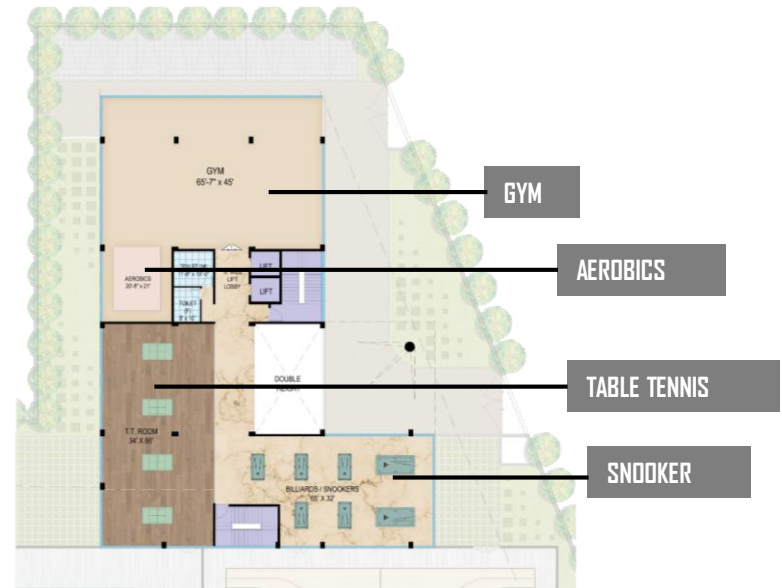

THE CROWNING GLORY

That Is Set To Become
The Beacon Of Luxury,
Adorned By A Waterfall Design

A UNIQUE CONCEPT OF ZONING AND CONNECTIVITY

- The club's program is distributed across the **ground floor** and the **rooftop**
- These are **linked by elevators**.
- Amenities within each tower are **paired based on their nature**:
 - the Spa is linked with the Gym,
 - the Family Zone with the Lagoon Restaurant
 - the Business Club with both the bar and Executive Lounge.

AirBridges connecting AirClub atop majestic towers

~1,25,000 SFT
Of Club Amenities

Connected Through
A Glass **AirBridge**

Making It **The Largest Interconnected Sky
Experience**
In Gurugram

STATE-OF-THE-ART SPORTS CLUB

GROUND LEVEL

GROUND FLOOR

LOWER GROUND

LEVEL - 1

CREATING A PERFECT ECOSYSTEM

For Every Desire Of Live, Work,
Leisure And More..

WELLNESS

The Healing Zone

- Skating Area
- Yoga
- Amphitheatre
- Garden
- Meditation Zone
- Games Area
- Sunken Ponds
- Swimming Pool
- Sauna
- Hamam
- Ice Room
- Steam Room
- Outdoor Fitness
- Water Feature
- Cloud Meditation
- Outdoor Classes
- Cardio
- Climbing Wall
- Banquet Hall
- Spa
- Playground
- Banquet Lawn