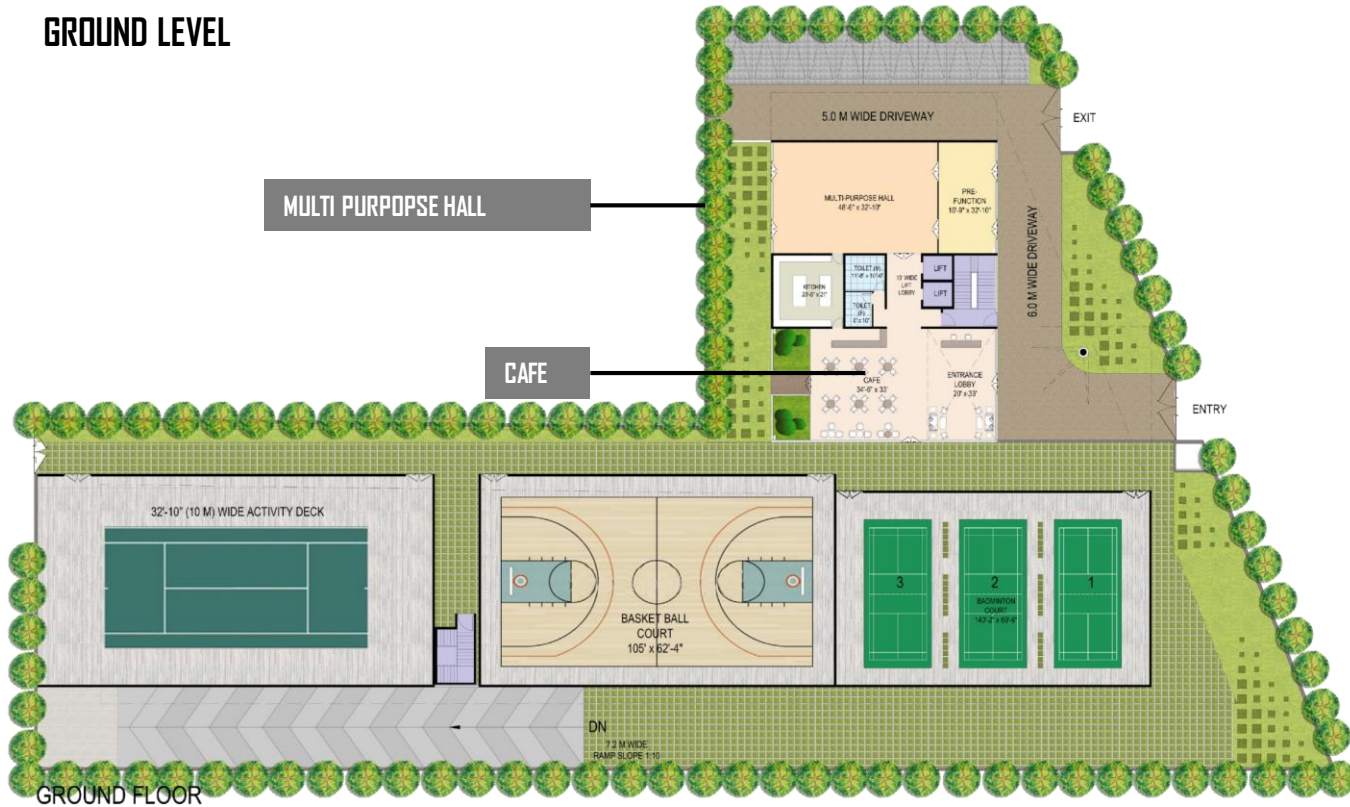

THE CROWNING GLORY

That Is Set To Become
The Beacon Of Luxury,
Adorned By A Waterfall Design

A UNIQUE CONCEPT OF ZONING AND CONNECTIVITY

- The club's program is distributed across the **ground floor** and the **rooftop**
- These are **linked by elevators**.
- Amenities within each tower are **paired based on their nature**:
 - the Spa is linked with the Gym,
 - the Family Zone with the Lagoon Restaurant
 - the Business Club with both the bar and Executive Lounge.

AirBridges connecting AirClub atop majestic towers

~1,25,000 SFT
Of Club Amenities

Connected Through
A Glass **AirBridge**

Making It **The Largest Interconnected Sky
Experience**
In Gurugram

STATE-OF-THE-ART SPORTS CLUB

GROUND LEVEL

GROUND FLOOR

LOWER GROUND

LEVEL - 1

CREATING A PERFECT ECOSYSTEM

For Every Desire Of Live, Work,
Leisure And More..

WELLNESS

The Healing Zone

- Skating Area
- Yoga
- Amphitheatre
- Garden
- Meditation Zone
- Games Area
- Sunken Ponds
- Swimming Pool
- Sauna
- Hamam
- Ice Room
- Steam Room
- Outdoor Fitness
- Water Feature
- Cloud Meditation
- Outdoor Classes
- Cardio
- Climbing Wall
- Banquet Hall
- Spa
- Playground
- Banquet Lawn