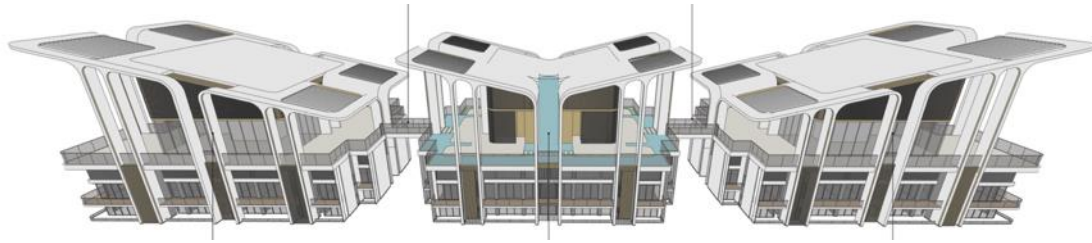

THE CROWN

A BEACON OF ELEGANCE AND AUTHORITY

Standing tall atop the tower, the crown **gleams with an aura of sophistication and power and a sense of regal authority.**